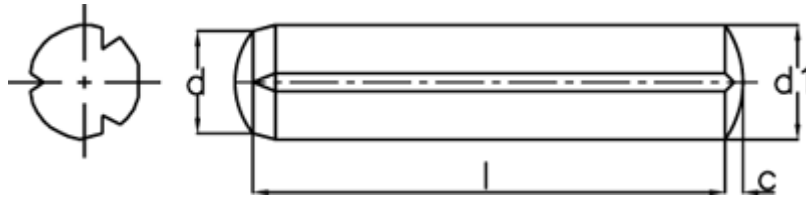

Data Sheet

Article number: 080341351

Description: KLEE Slotted pin S3 6x40
Stainless 1.4305

Measures

c = 0,9

d = 6.0

d1 = 6,3

Length = 40